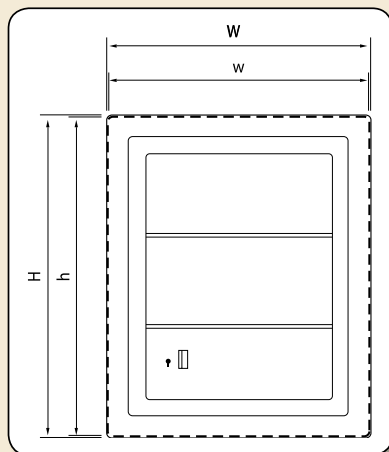

Model		
Technical Specifications	22 POP	27 POP
Outside : Height (H) Width (W) Depth (D) w/o Handle	560 460 460	685 535 510
Inside : Height (h) Width (w) Depth (d)	555 (355 + 200 locker) 455 370	680 (480 + 200 locker) 530 420
Overall Depth of Door at 90 deg (OD)	827	954
Overall Width of Door at 180 deg (OW)	770	920
Overall Thickness (OT)	70	70
Internal Cubic Capacity m3	0.08	0.14
Door swing (S)	365	441
Godrej Locks	One 6 -lever Dual control "Guardian lock"	One 6 -lever Dual control "Guardian lock"
Lockers	One	One
Shelves	One (removable)	One (removable)
Net weight kgs.	70	90
Gross weight kgs.	80	102

All dimensions are in mm.
All dimensions and weights are subject to + / - 3 % variation.

Godrej

Godrej & Boyce Mfg. Co. Ltd.

Security Equipment Division

Regd. Off.: Pirojshanagar, Vikhroli, Mumbai 400 079.
Tel.: 022-6796 1700/1800. Fax: 91-22-6796 1509.

E-mail: secure@godrej.com
Website: www.godrejsecure.com

Local Address

West: Ahmedabad, Bhopal, Jabalpur, Mumbai, Pune. **East:** Bhubaneswar, Kolkata, Guwahati, Ranchi, Patna.
North: Chandigarh, Delhi, NCR, Jaipur, Lucknow. **South:** Bangalore, Chennai, Kochi, Hyderabad, Vizag.

In view of the Godrej Policy of continuous development and improvement, the dimensions and specifications may be changed without prior notice or obligation. Colours of the products shown in this catalogue may not match the actual colour of the product due to printing limitations.