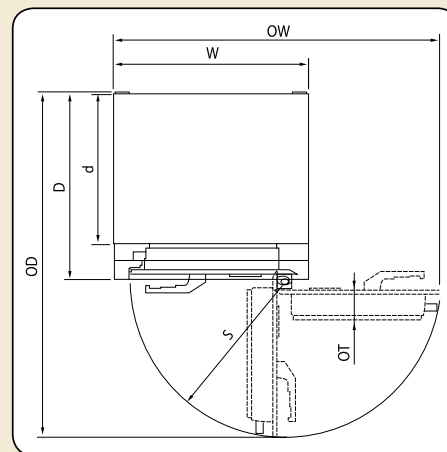

Model		
Technical Specifications	22 POP	27 POP
Outside : Height (H) Width (W) Depth (D) w/o Handle	560 460 460	685 535 510
Inside : Height (h) Width (w) Depth (d)	555 (355 + 200 locker) 455 370	680 (480 + 200 locker) 530 420
Overall Depth of Door at 90 deg (OD)	827	954
Overall Width of Door at 180 deg (OW)	770	920
Overall Thickness (OT)	70	70
Internal Cubic Capacity m3	0.08	0.14
Door swing (S)	365	441
Godrej Locks	One 6 -lever Dual control "Guardian lock"	One 6 -lever Dual control "Guardian lock"
Lockers	One	One
Shelves	One (removable)	One (removable)
Net weight kgs.	70	90
Gross weight kgs.	80	102

All dimensions are in mm.
All dimensions and weights are subject to + / - 3 % variation.

Godrej

Godrej & Boyce Mfg. Co. Ltd.

Security Equipment Division

Regd. Off.: Pirojshanagar, Vikhroli, Mumbai 400 079.
Tel.: 022-6796 1700/1800. Fax: 91-22-6796 1509.

E-mail: secure@godrej.com
Website: www.godrejsecure.com

Local Address

West: Ahmedabad, Bhopal, Jabalpur, Mumbai, Pune. **East:** Bhubaneswar, Kolkata, Guwahati, Ranchi, Patna.
North: Chandigarh, Delhi, NCR, Jaipur, Lucknow. **South:** Bangalore, Chennai, Kochi, Hyderabad, Vizag.

In view of the Godrej Policy of continuous development and improvement, the dimensions and specifications may be changed without prior notice or obligation. Colours of the products shown in this catalogue may not match the actual colour of the product due to printing limitations.